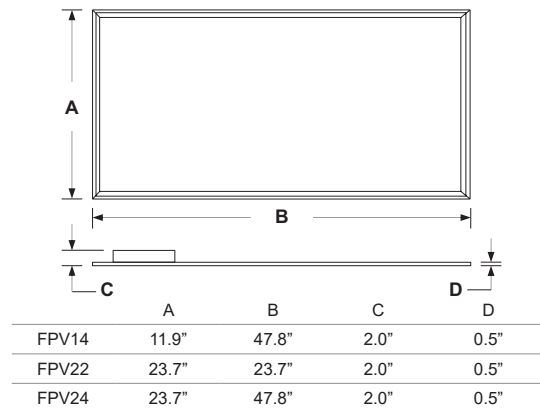

DIMENSIONS

Dimensions: **FPV14** - L 47.8" x W 11.9" x H 2.0"
FPV22 - L 23.7" x W 23.7" x H 2.0"
FPV24 - L 47.8" x W 23.7" x H 2.0"

Packaged Weight: **FPV14** - 9 lbs / 4.1 kgs
FPV22 - 9.5 lbs / 4.3 kgs
FPV24 - 18 lbs / 8.2 kgs